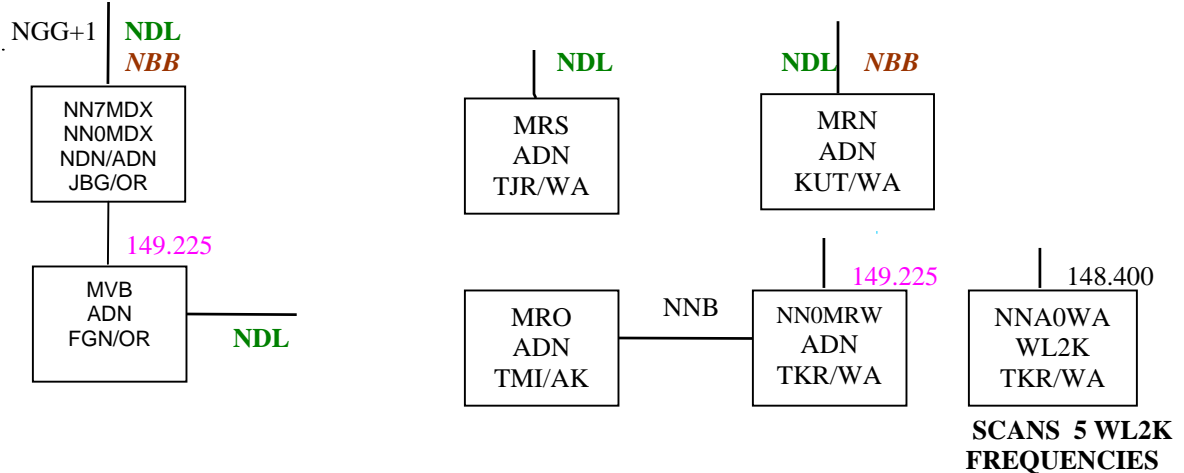

PACIFIC AREA MBOS/SWITCHES

IDN/NDN//ADN/WL2K

REGION EIGHT

REGION NINE

REGION TEN

| Frequency | Authorized    |
|-----------|---------------|
| NED       | Pacific Area  |
| NDL       | Pacific Area  |
| NCO       | Reg 10 and MT |

| Frequency   | Authorized       |
|-------------|------------------|
| NBB         | Pacific Area     |
| NNB         | Pacific Area     |
| NHC and NGG | For NDN use only |

**Gateway** Processes the traffic for distribution